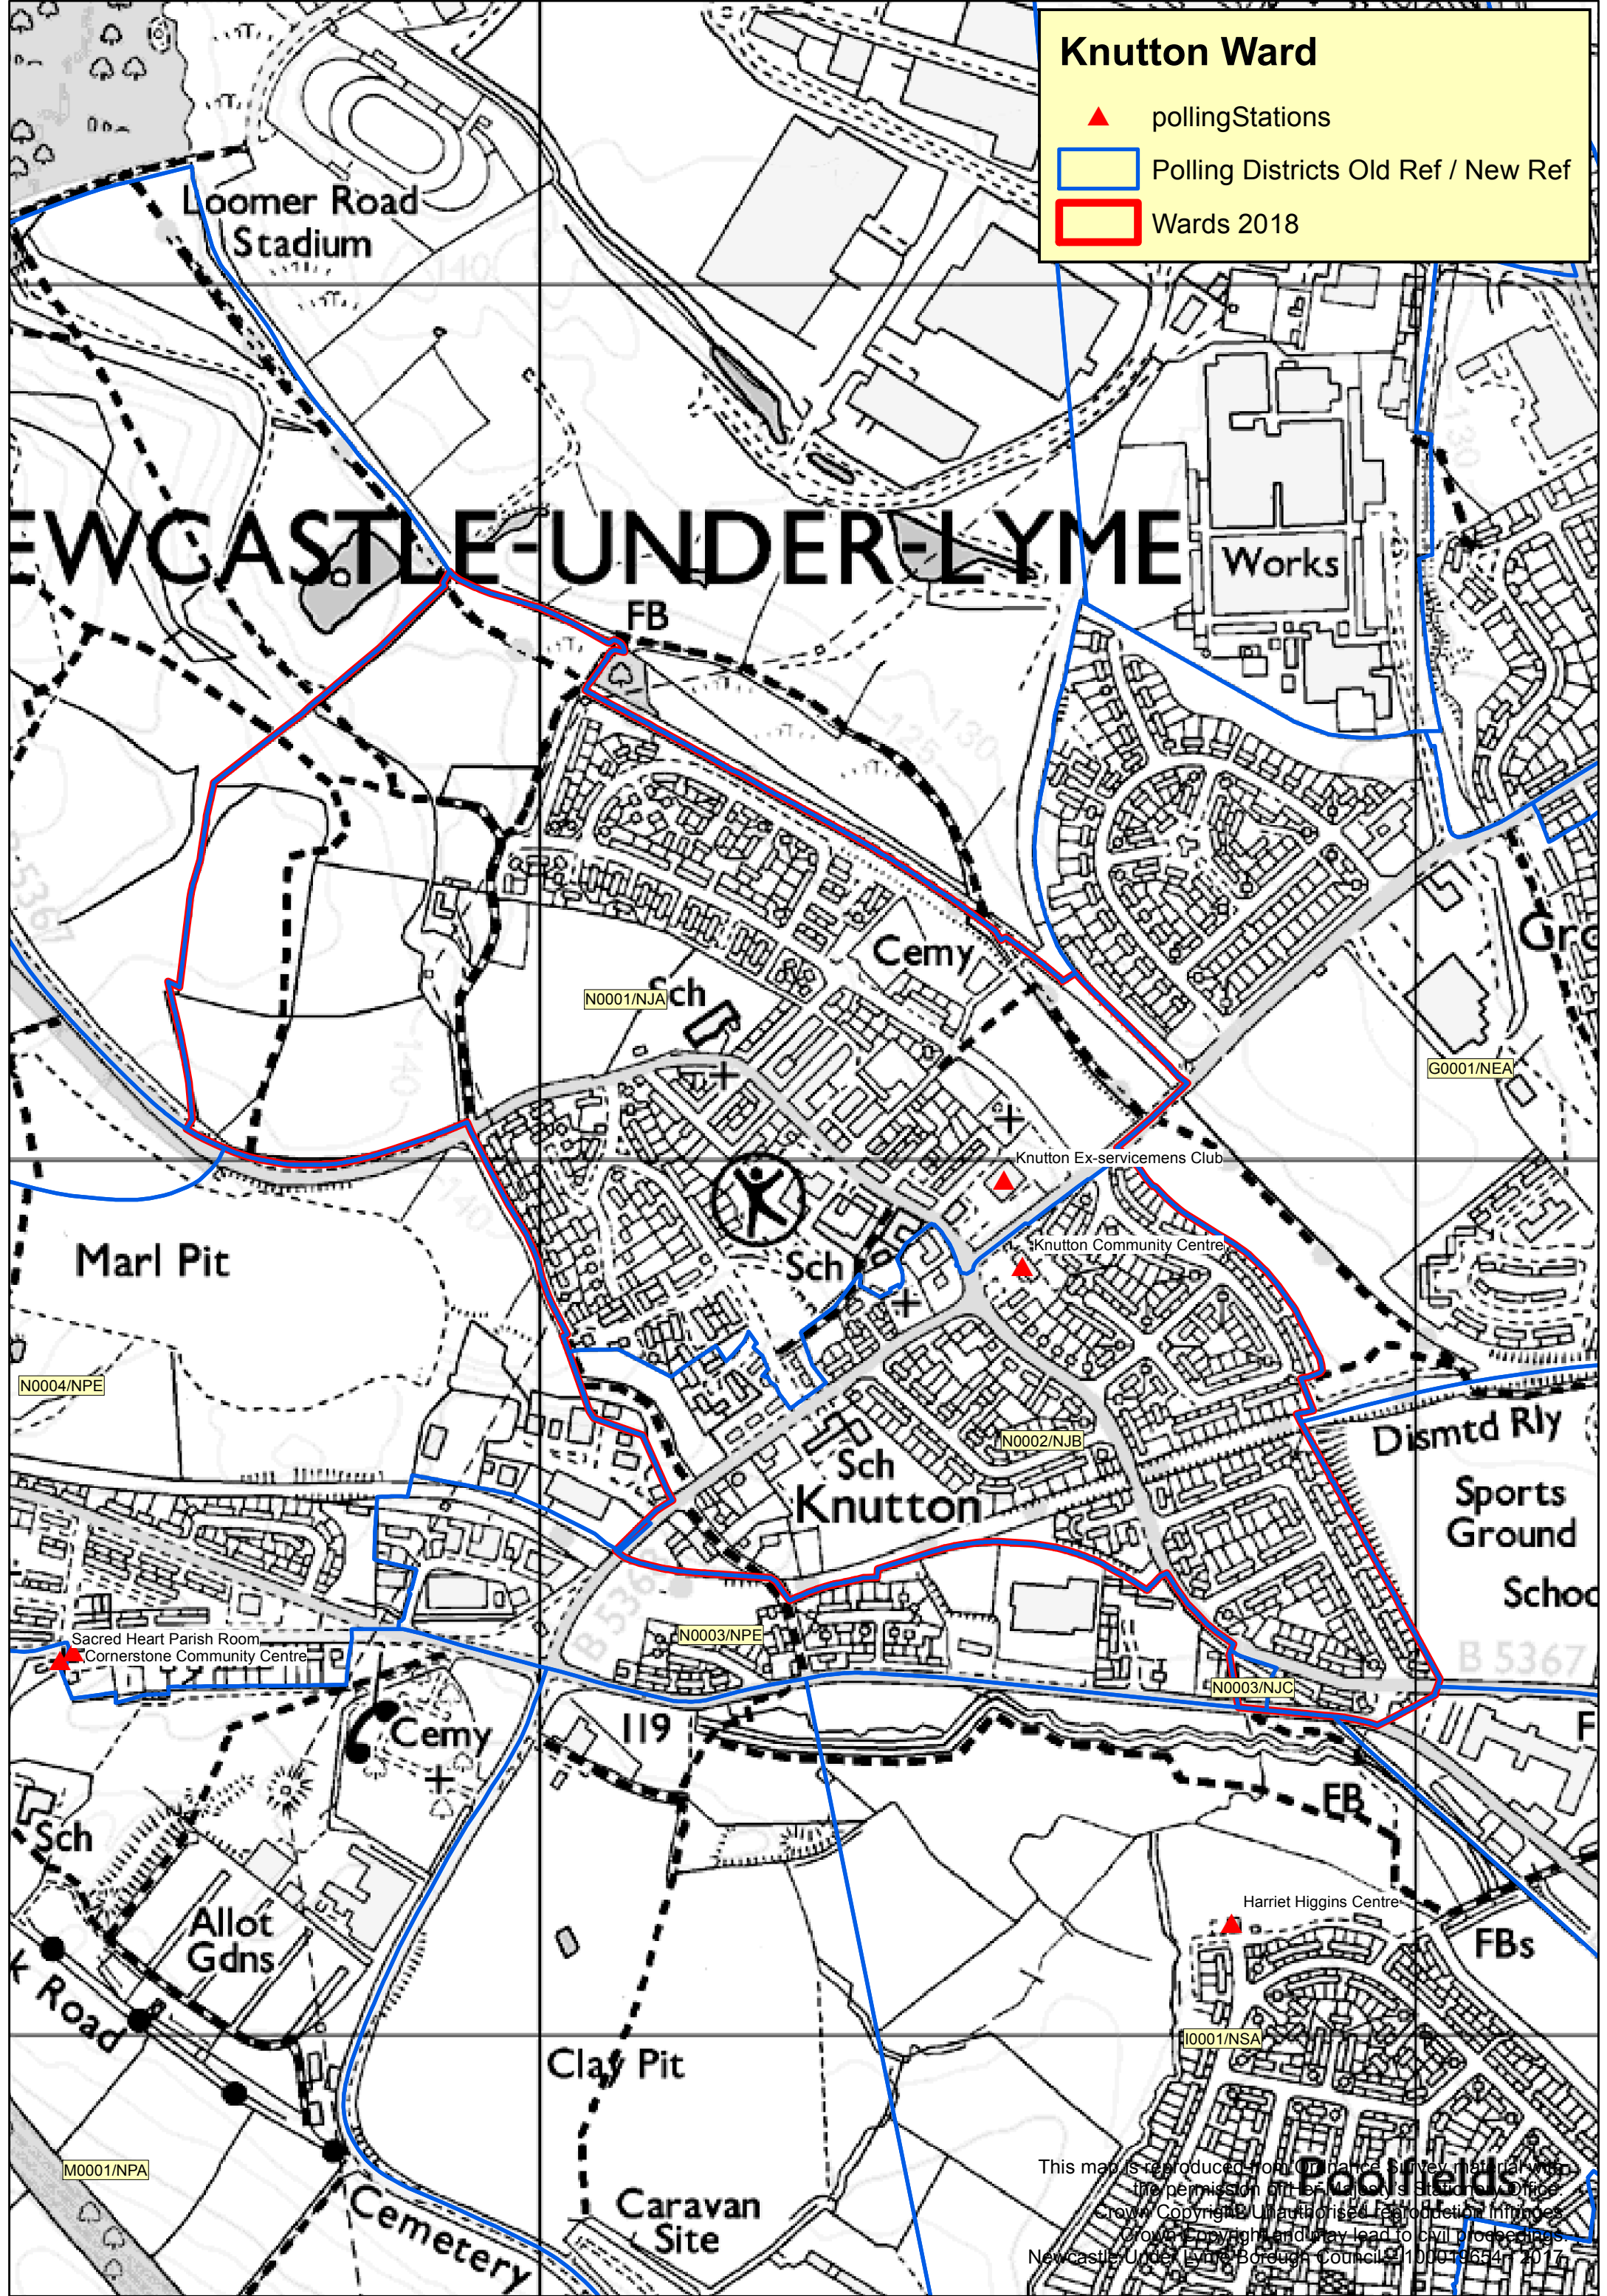

# Knutton Ward

-  pollingStations
-  Polling Districts Old Ref / New Ref
-  Wards 2018

This map is reproduced from Ordnance Survey data with the permission of Ordnance Survey. Crown Copyright. Unauthorised reproduction infringes Crown Copyright and may lead to civil proceedings. Newcastle-under-Lyme Borough Council 10/01/2017