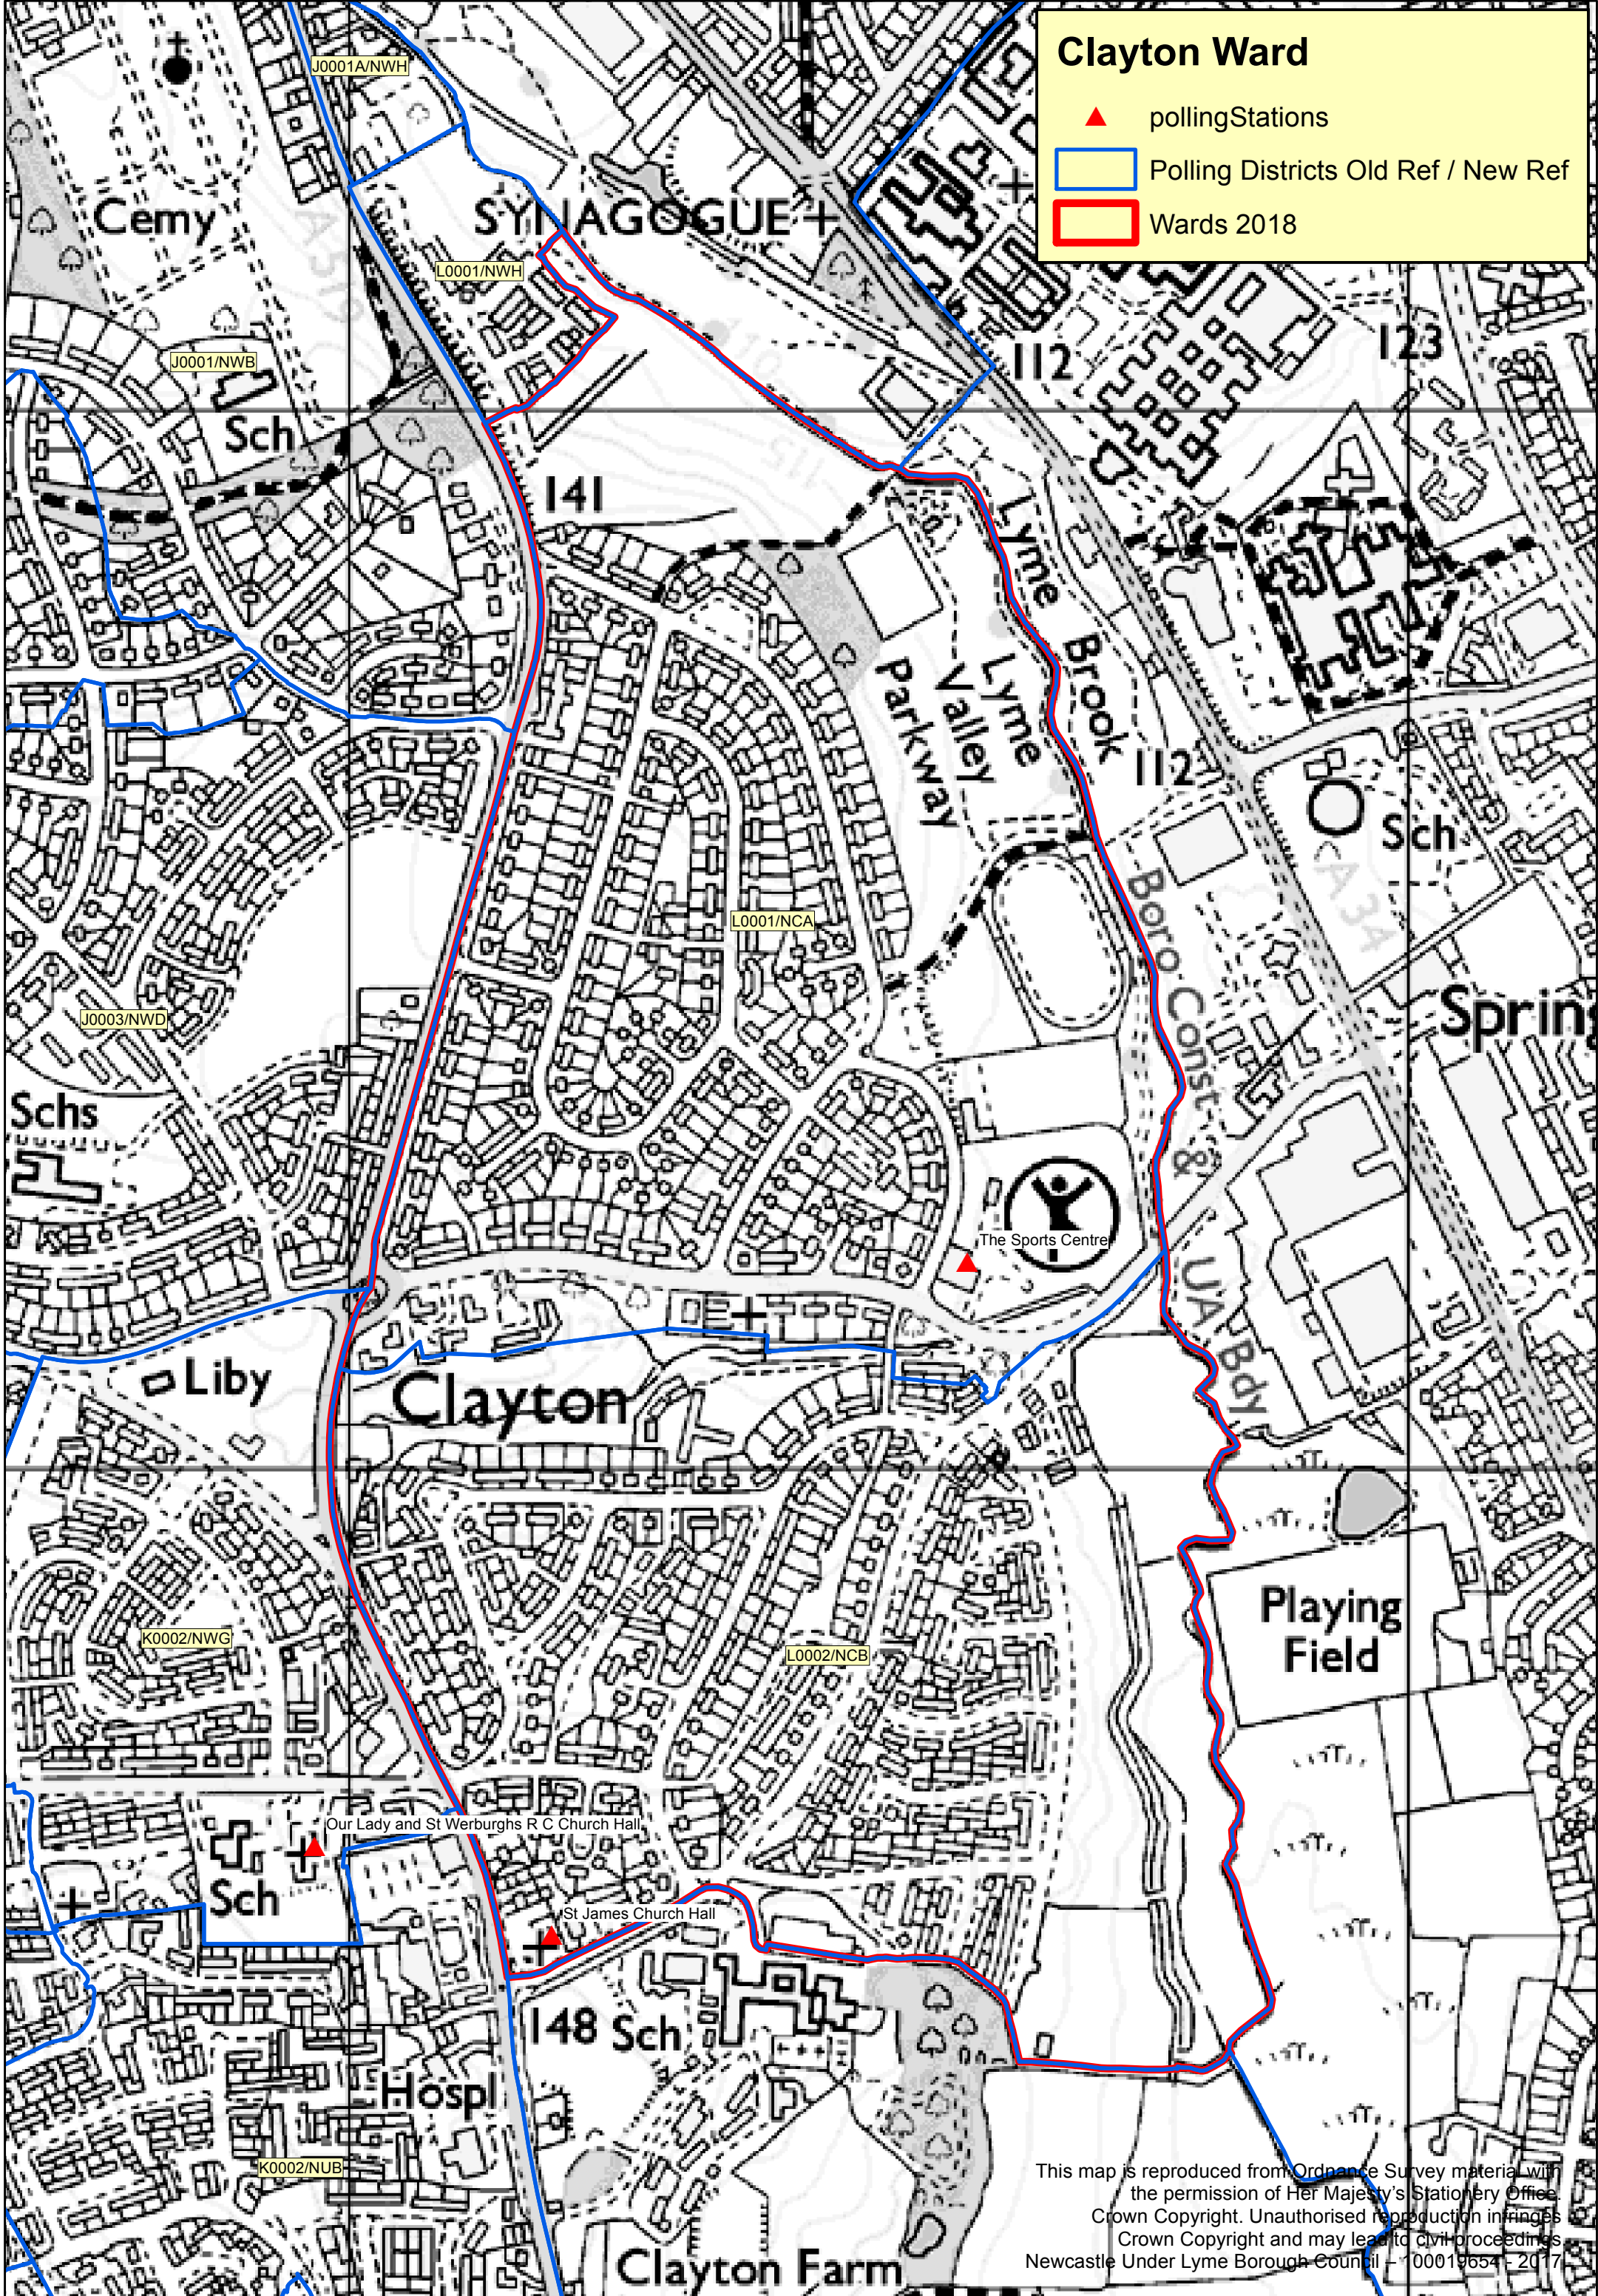

Clayton Ward

-  pollingStations
-  Polling Districts Old Ref / New Ref
-  Wards 2018

This map is reproduced from Ordnance Survey material with the permission of Her Majesty's Stationery Office. Crown Copyright. Unauthorised reproduction infringes Crown Copyright and may lead to civil proceedings. Newcastle Under Lyme Borough Council - 100019654 - 2017