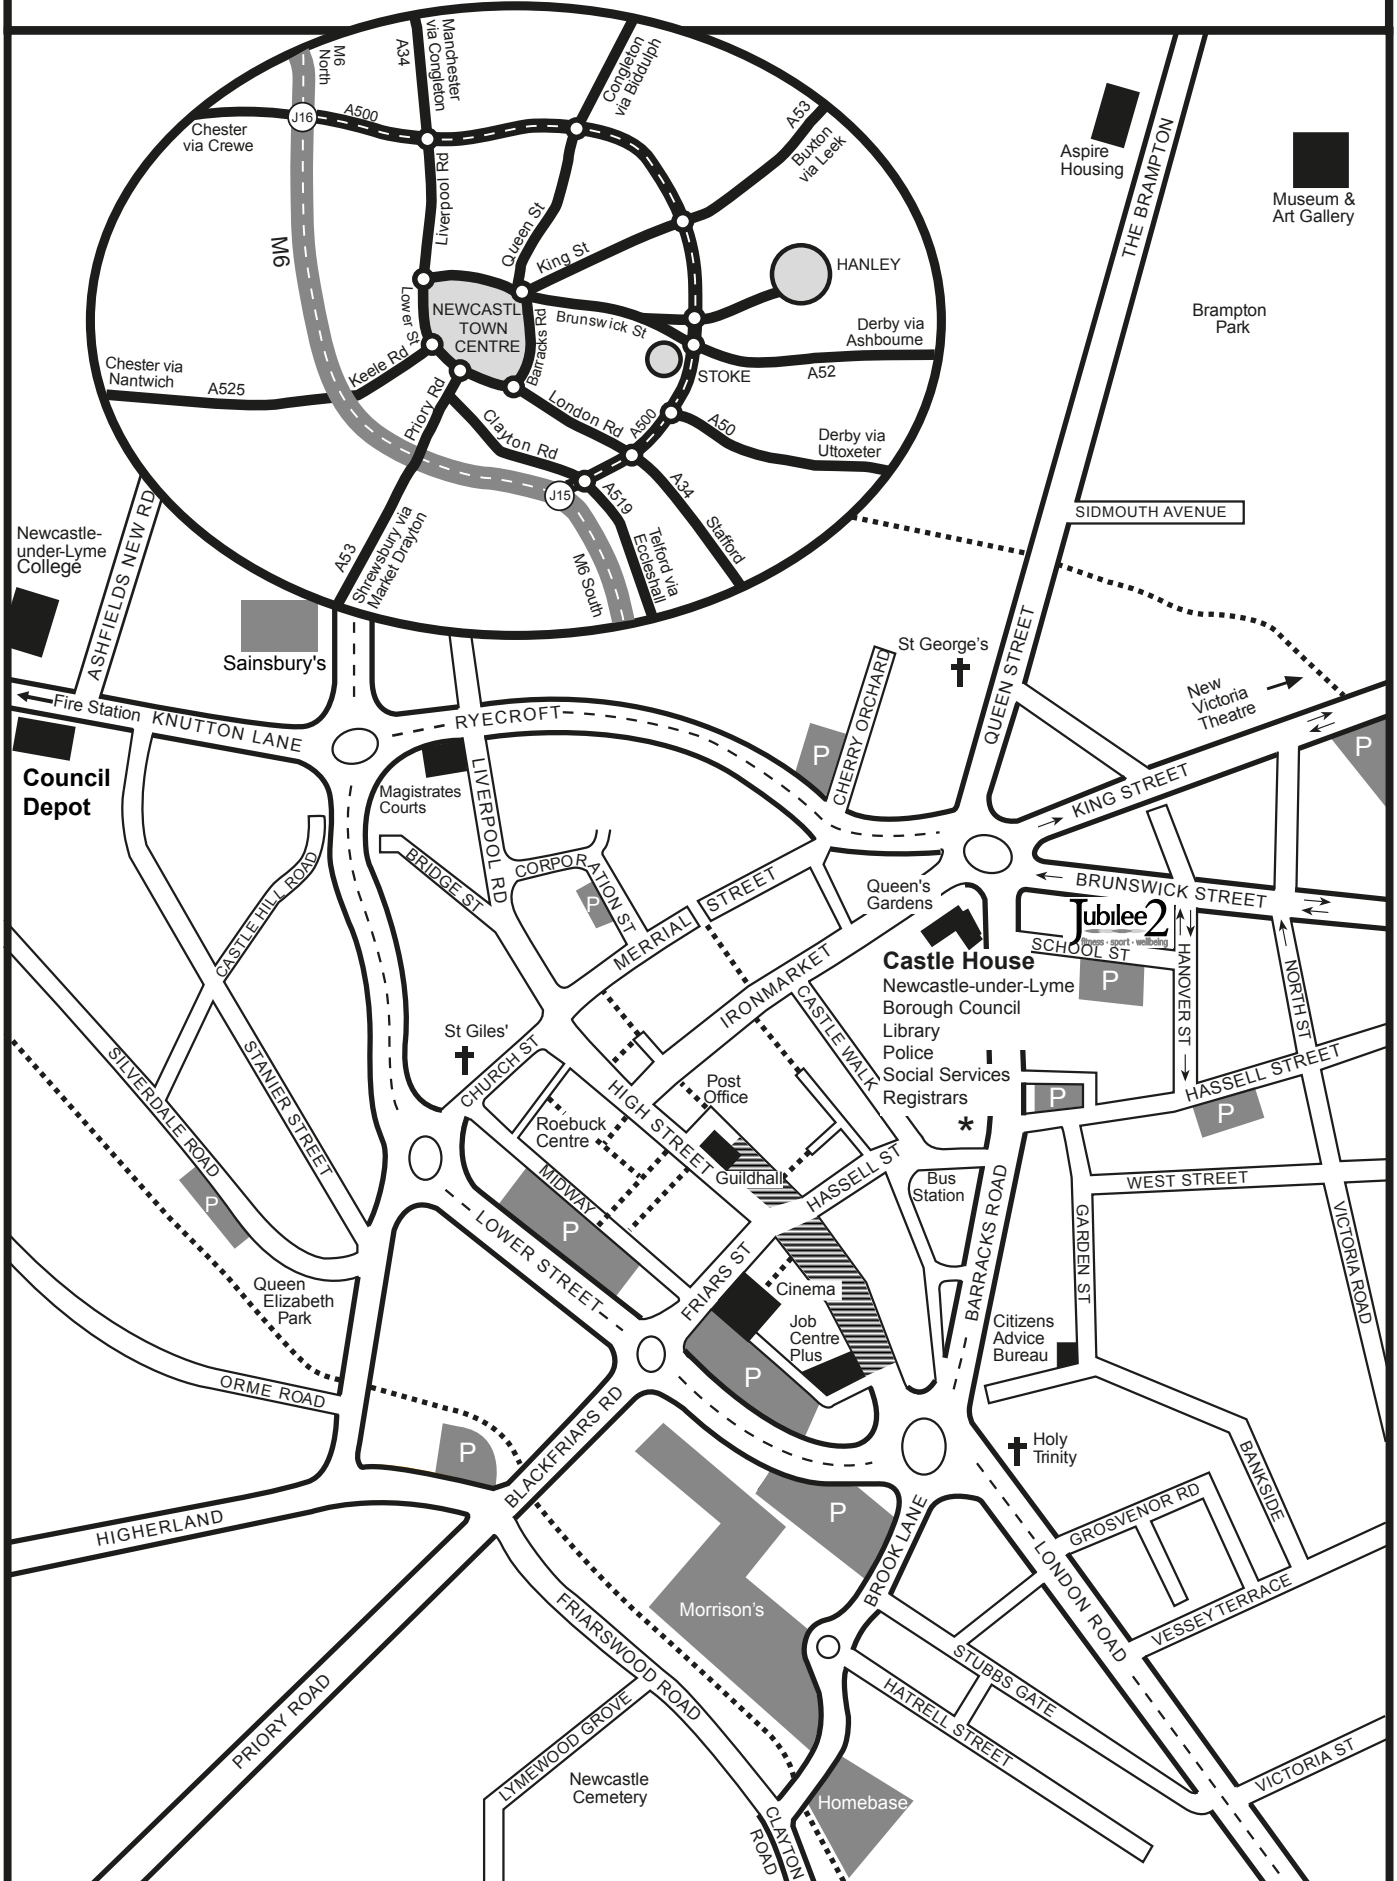

NEWCASTLE-UNDER-LYME TOWN CENTRE

- P Car Parks
- One way
- Outdoor market
- * Toilets