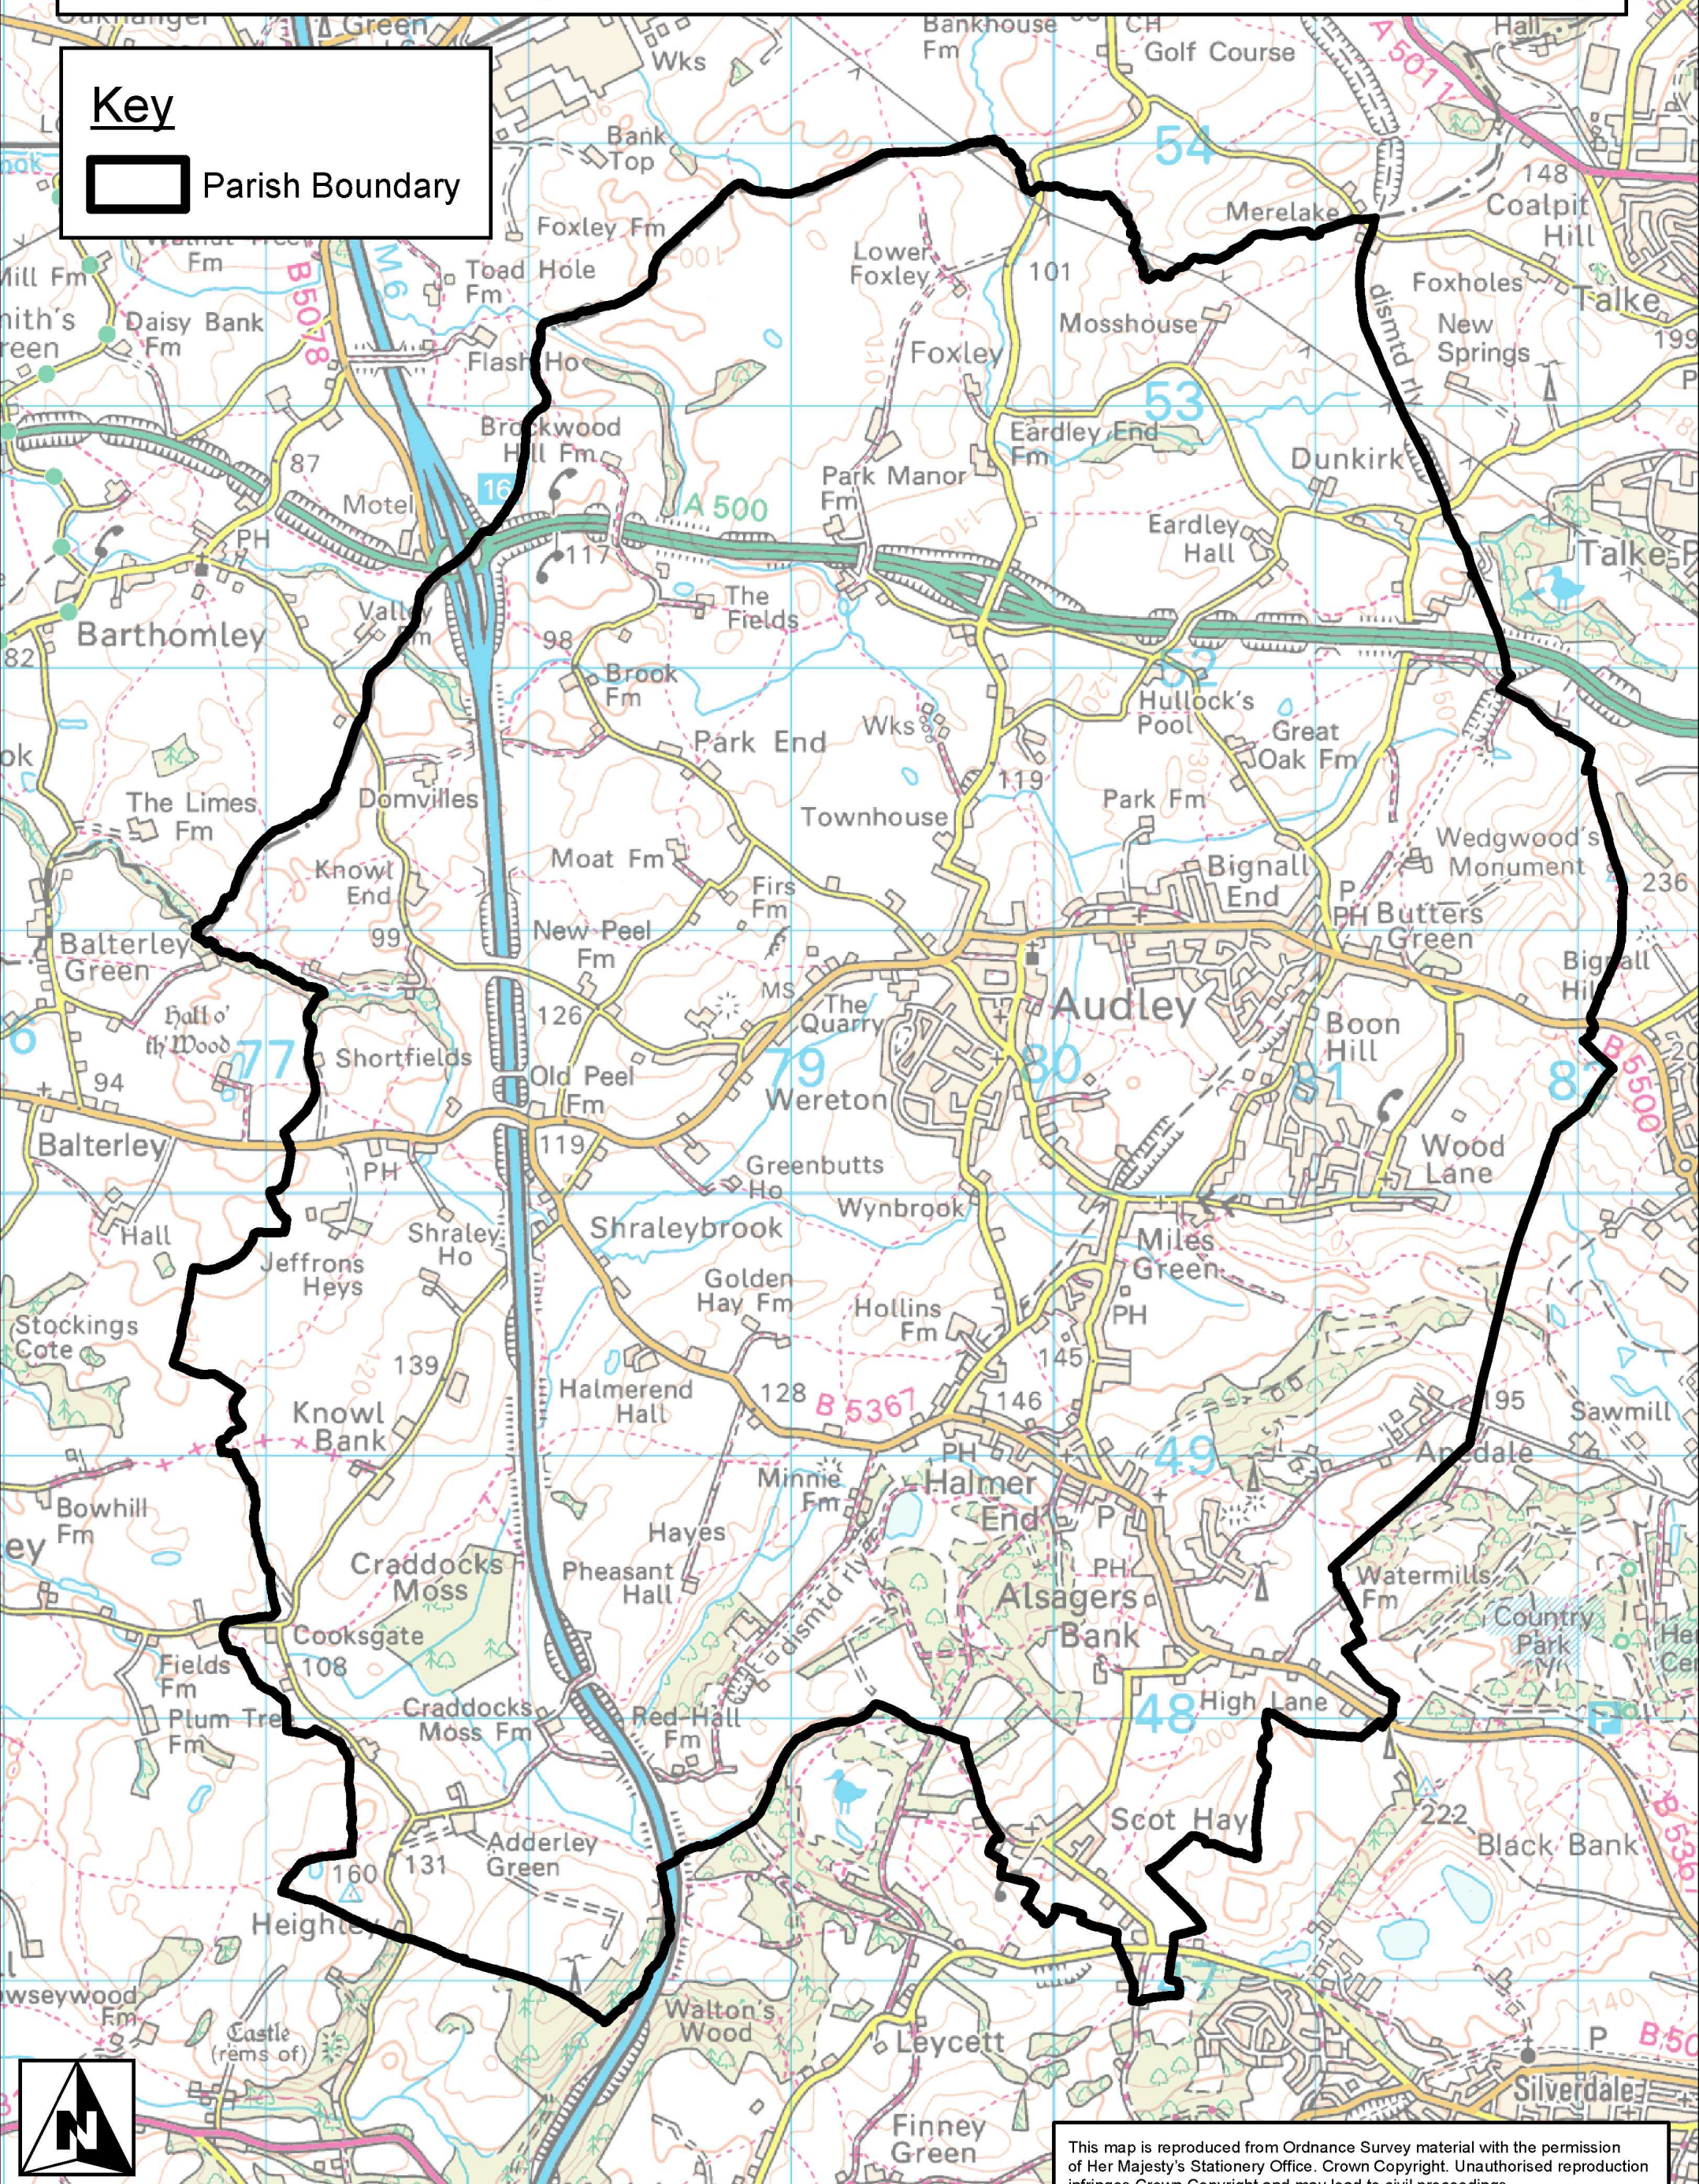

Proposed Neighbourhood Plan Area of Audley

Key

 Parish Boundary

0 0.2 0.4 0.8 1.2 1.6 Kilometers

NEWCASTLE-UNDER-LYME
BOROUGH COUNCIL

This map is reproduced from Ordnance Survey material with the permission of Her Majesty's Stationery Office. Crown Copyright. Unauthorised reproduction infringes Crown Copyright and may lead to civil proceedings. Newcastle Under Lyme Borough Council - 100019654 - 2017

This Map remains the property of Newcastle-under-Lyme Borough Council and should only be used in connection with the purpose for which it was issued.