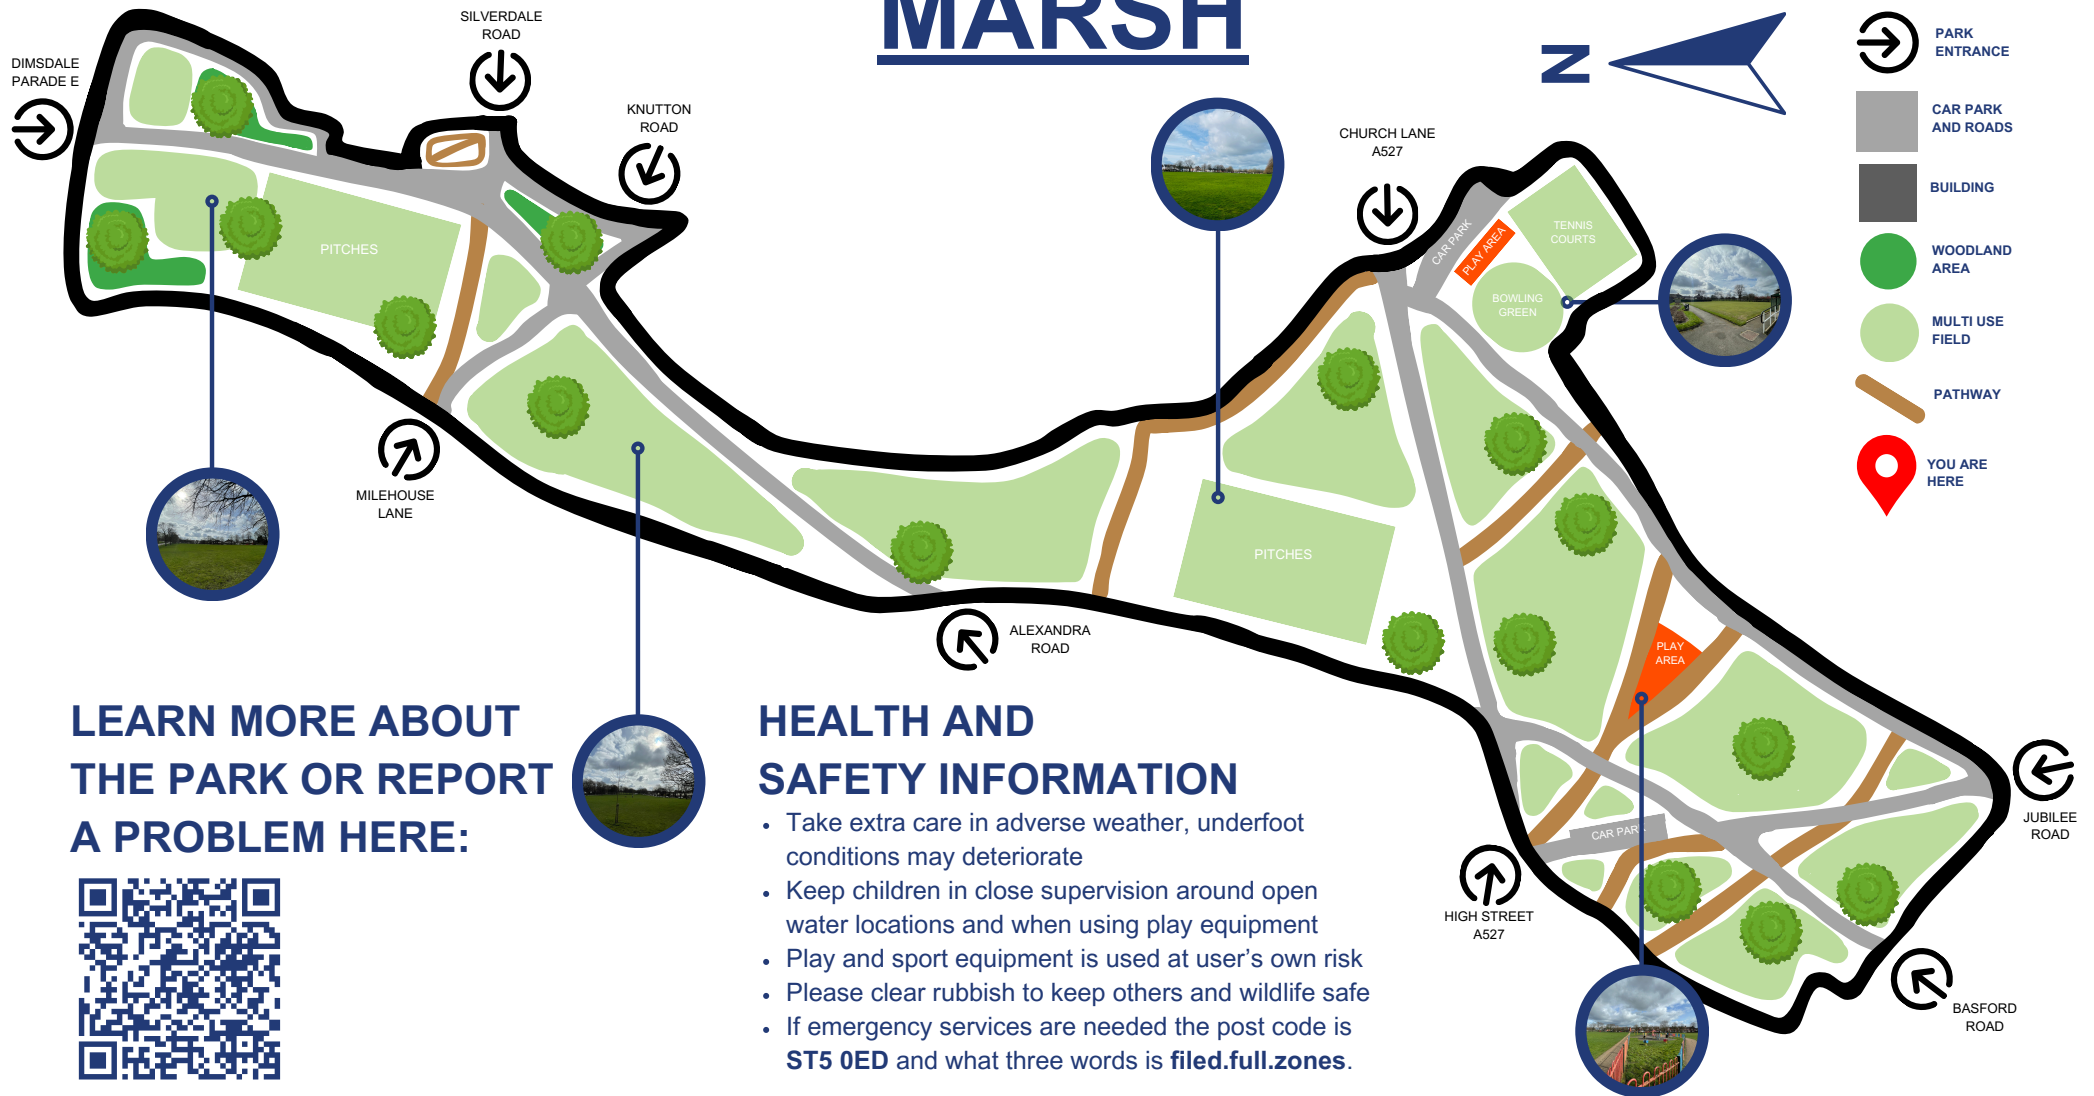

WELCOME TO WOLSTANTON

MARSH

LEARN MORE ABOUT THE PARK OR REPORT A PROBLEM HERE:

HEALTH AND SAFETY INFORMATION

- Take extra care in adverse weather, underfoot conditions may deteriorate
- Keep children in close supervision around open water locations and when using play equipment
- Play and sport equipment is used at user's own risk
- Please clear rubbish to keep others and wildlife safe
- If emergency services are needed the post code is **ST5 0ED** and what three words is **filed.full.zones**.