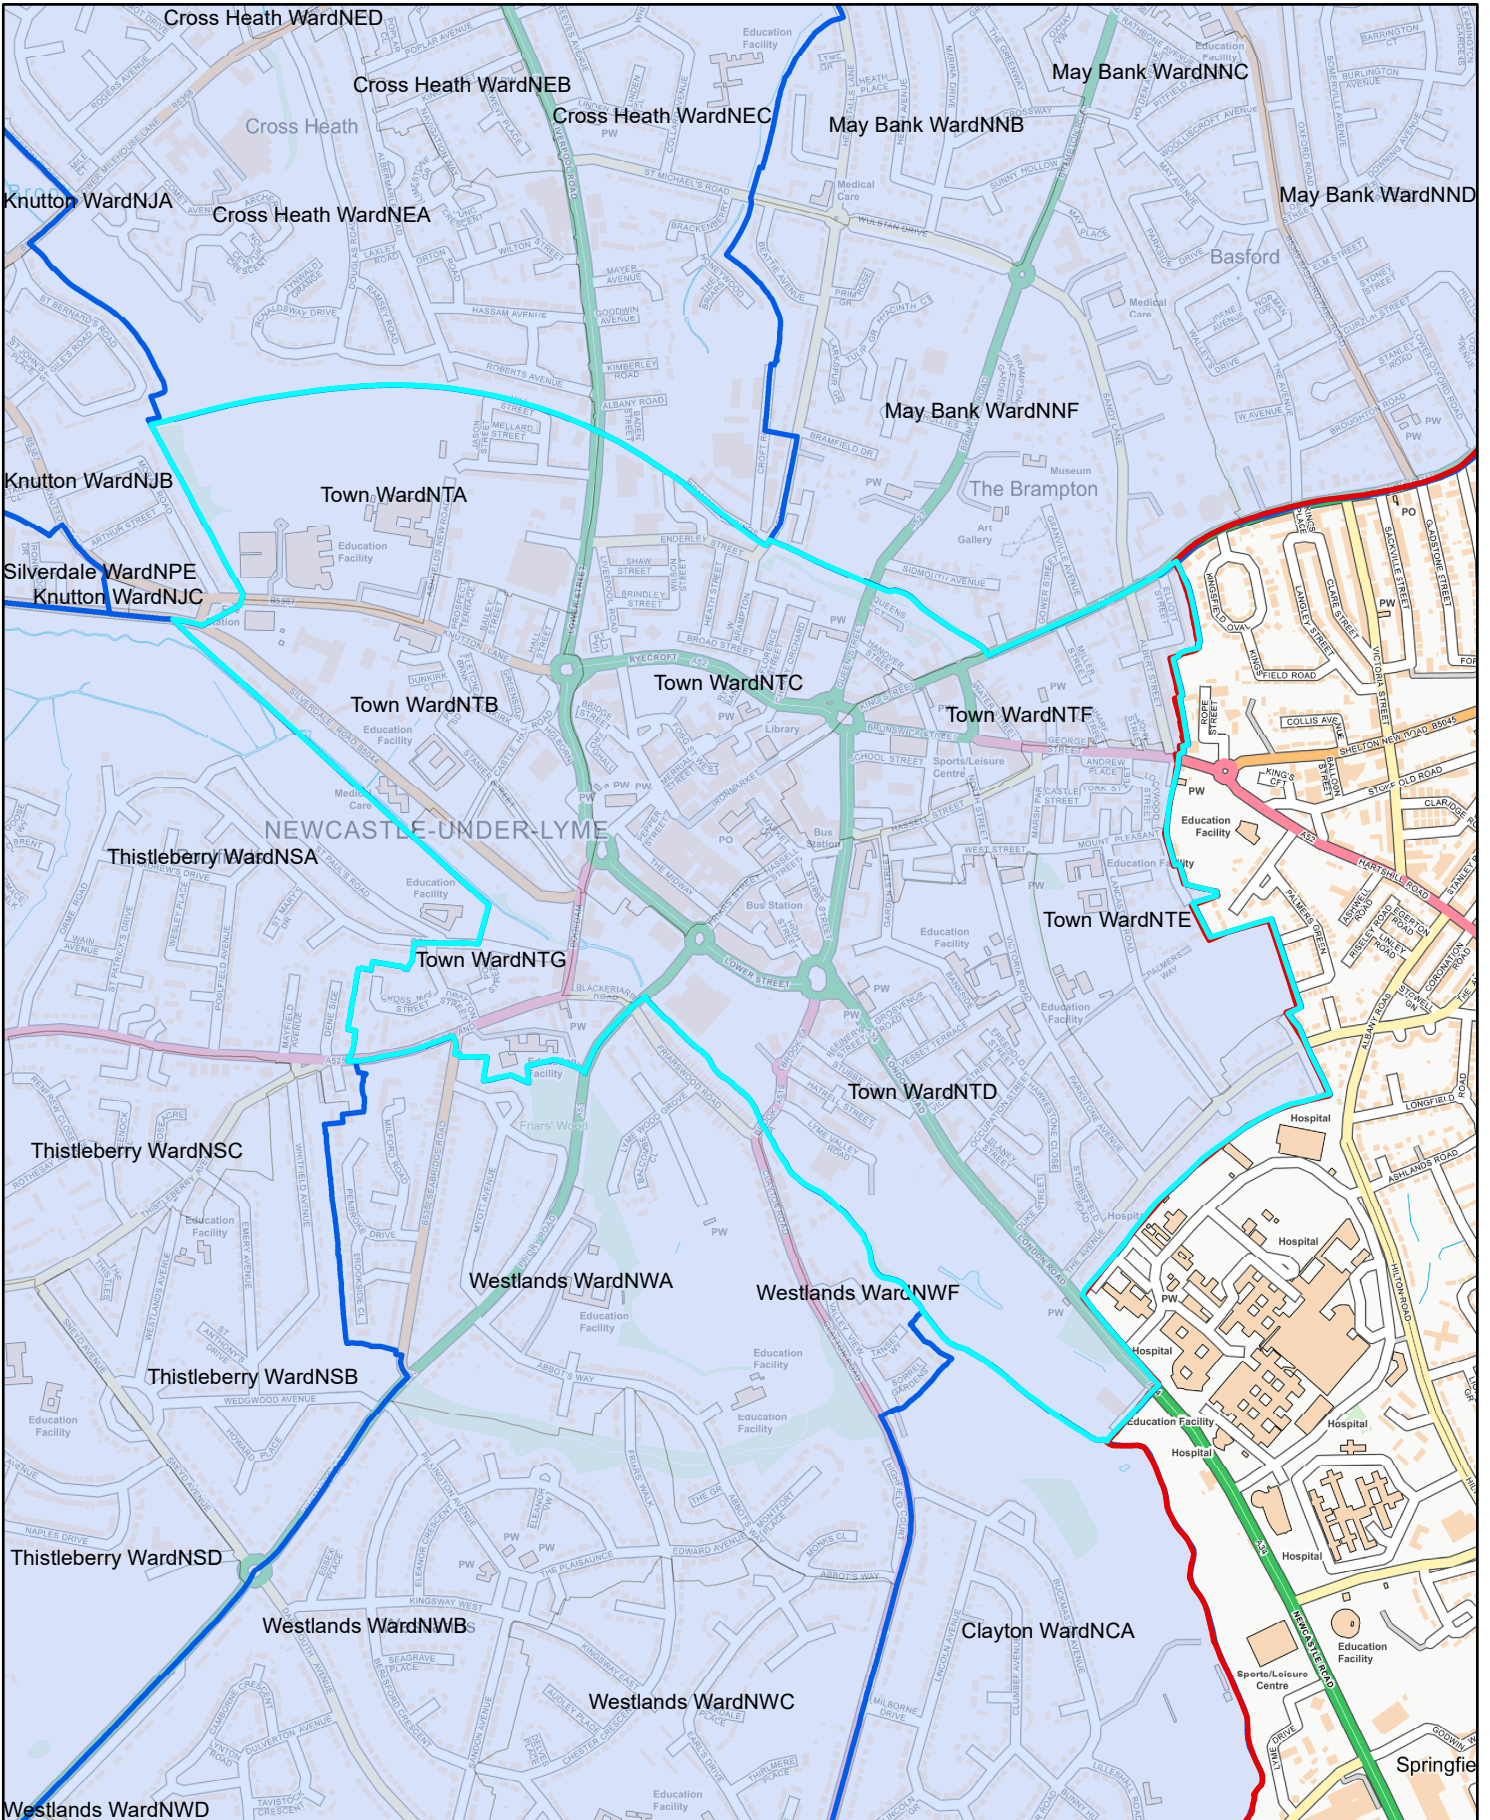

Town Ward

This map is reproduced from Ordnance Survey material with the permission of Her Majesty's Stationery Office. Crown Copyright. Unauthorised reproduction infringes Crown Copyright and may lead to civil proceedings. Newcastle Under Lyme Borough Council – 100019654 - 2021.