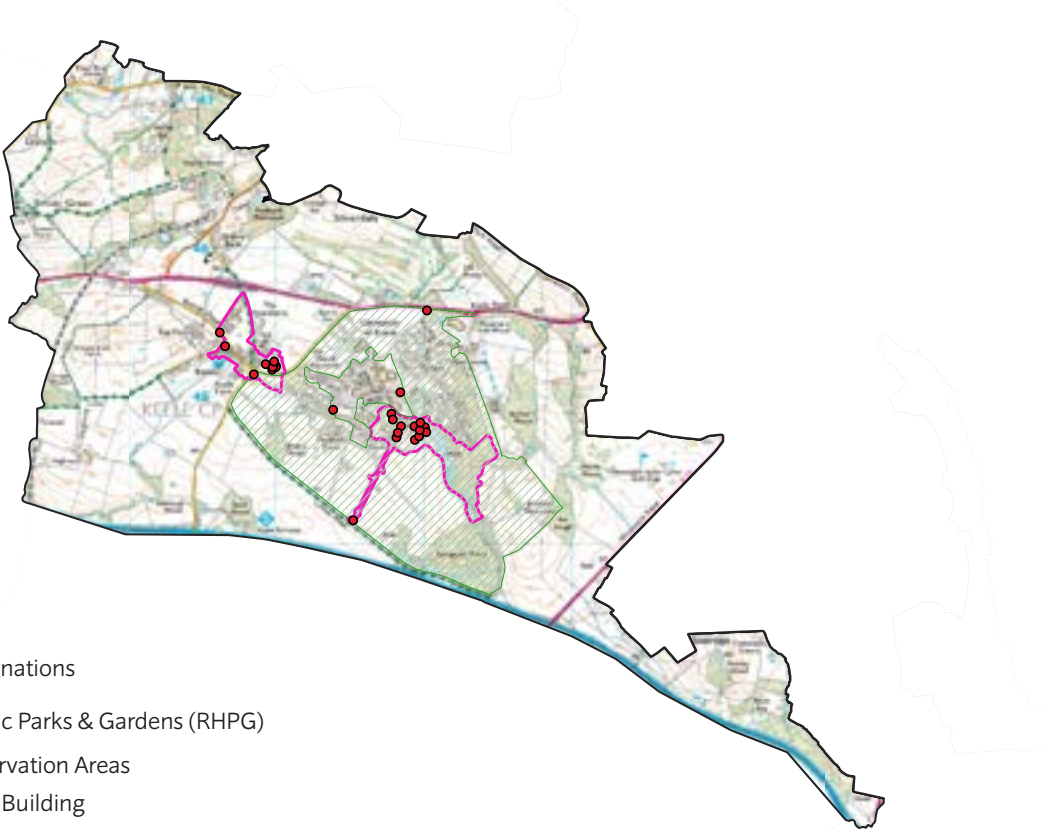

C2: KEELE ANCIENT REDLAND FARMLANDS LANDSCAPE CHARACTER AREA

- KEY**
Heritage Designations
-  Historic Parks & Gardens (RHPG)
 -  Conservation Areas
 -  Listed Building