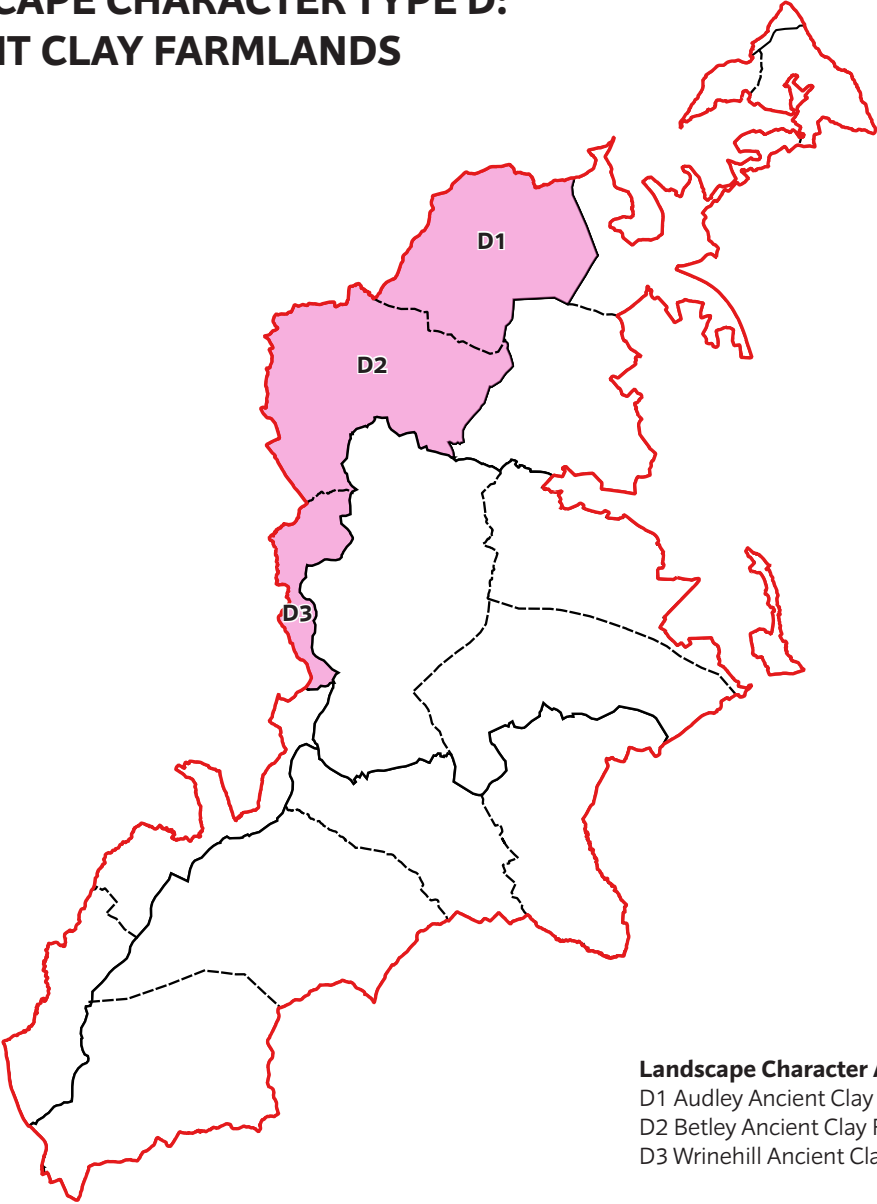

**LANDSCAPE CHARACTER TYPE D:  
ANCIENT CLAY FARMLANDS**

**Landscape Character Areas:**  
D1 Audley Ancient Clay Farmlands  
D2 Betley Ancient Clay Farmlands  
D3 Wrinehill Ancient Clay Farmlands