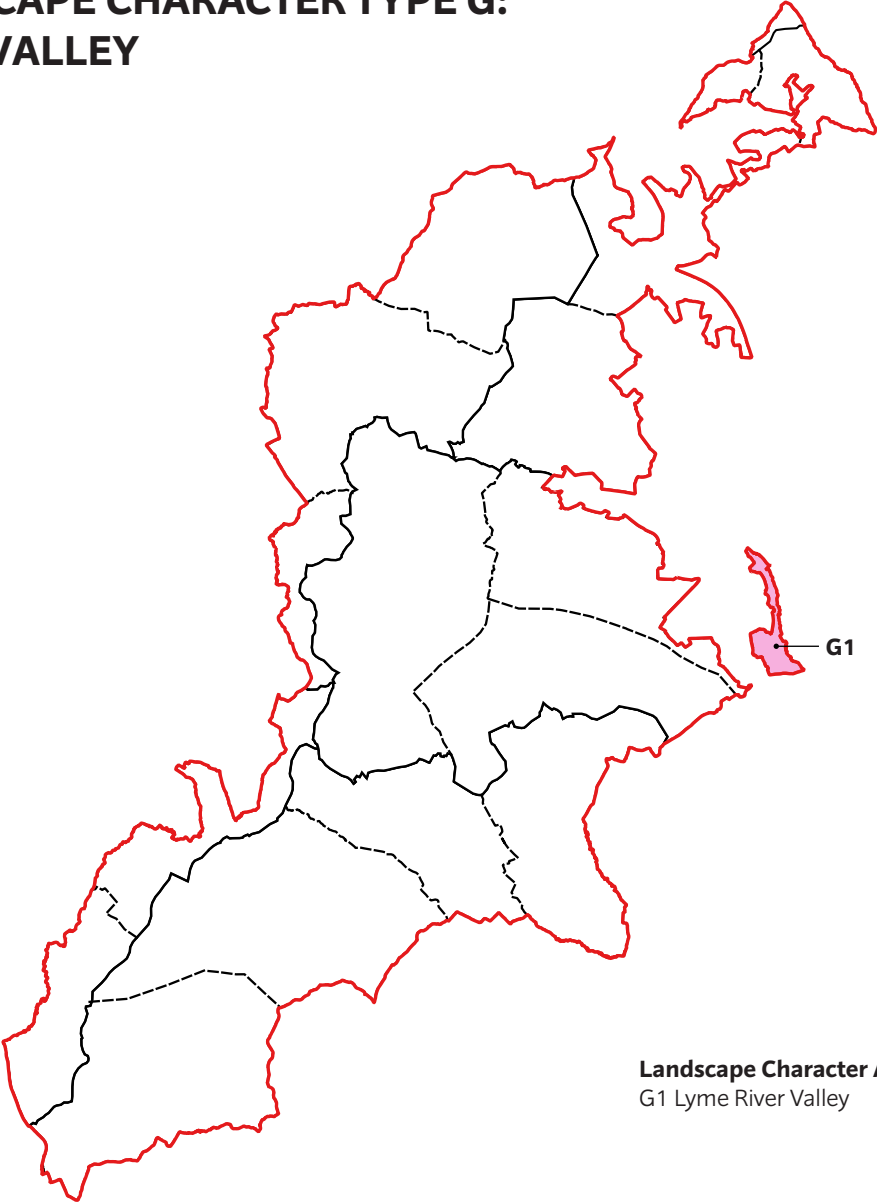

**LANDSCAPE CHARACTER TYPE G:
RIVER VALLEY**

Landscape Character Areas:
G1 Lyme River Valley