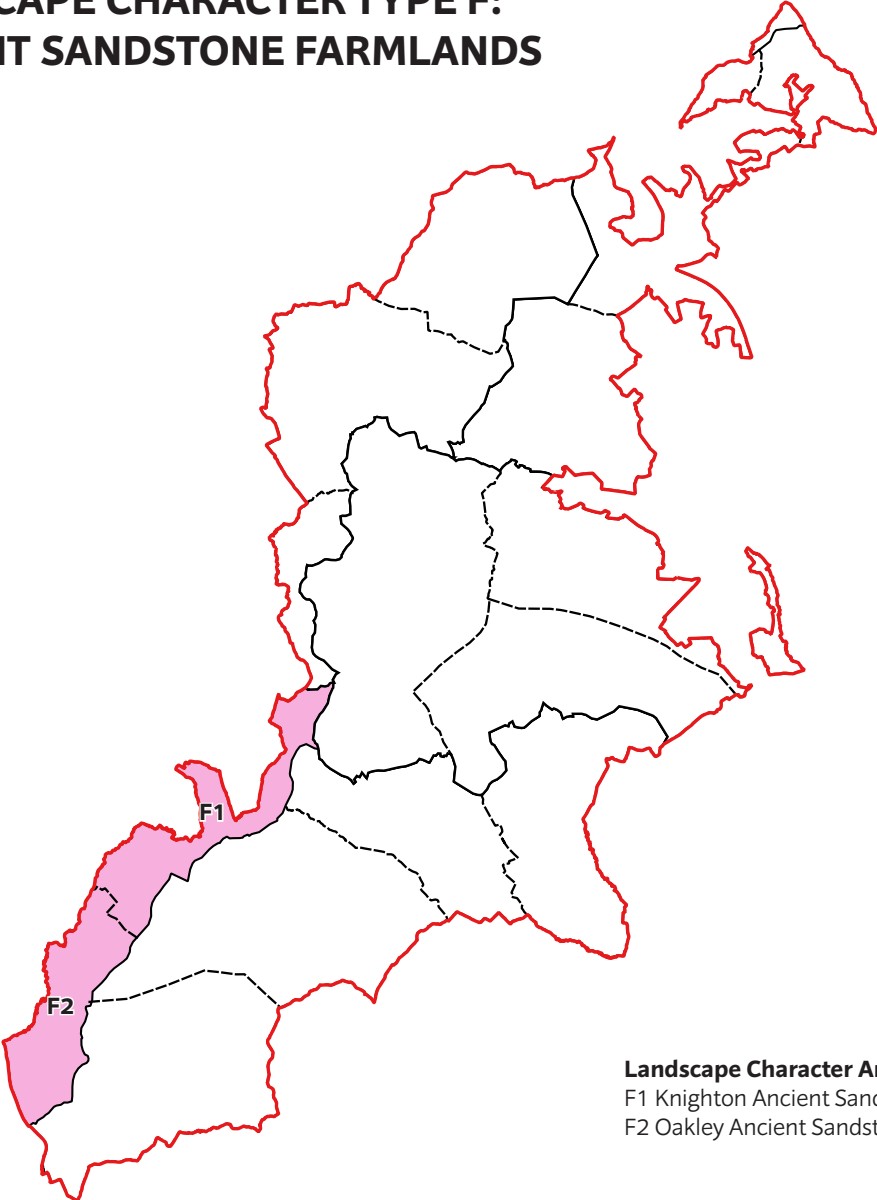

**LANDSCAPE CHARACTER TYPE F:  
ANCIENT SANDSTONE FARMLANDS**

**Landscape Character Areas:**  
F1 Knighton Ancient Sandstone Farmlands  
F2 Oakley Ancient Sandstone Farmlands