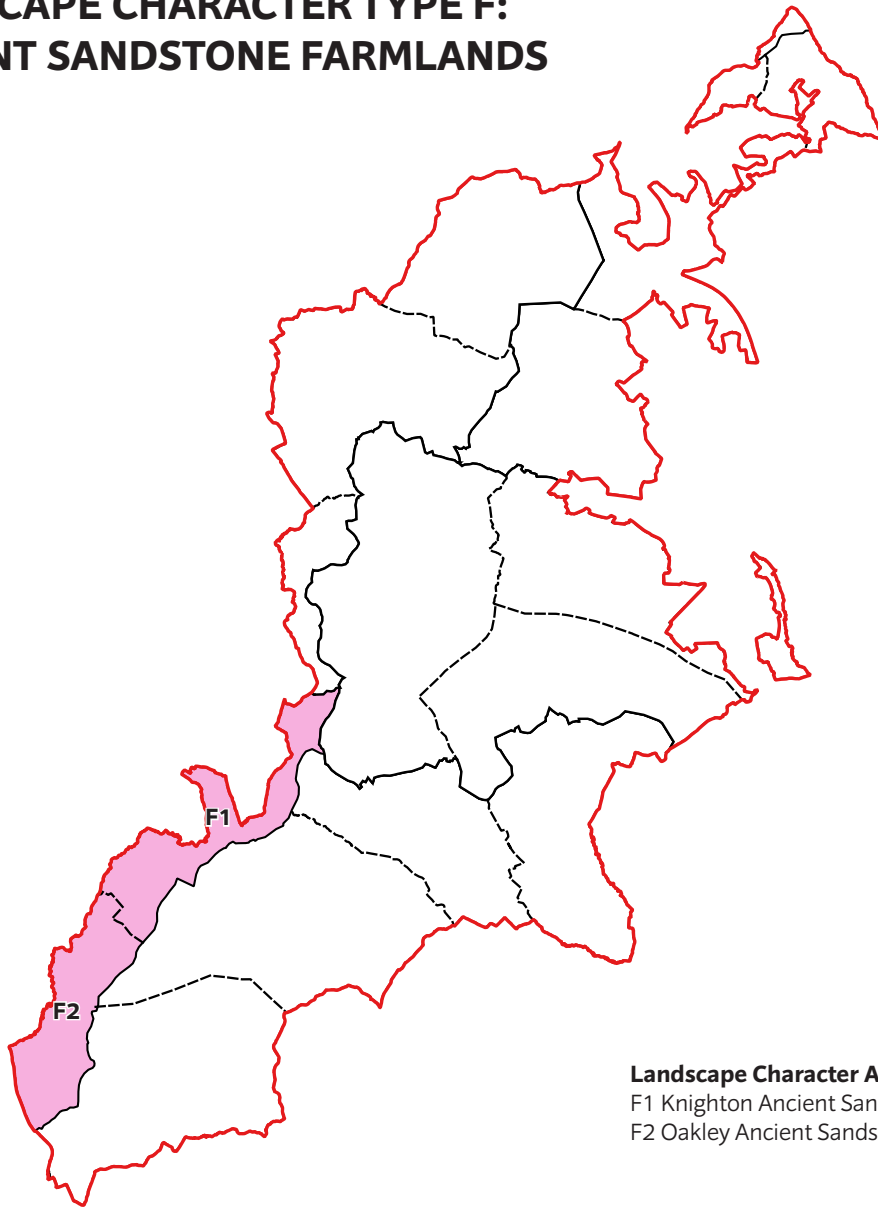

## LANDSCAPE CHARACTER TYPE F: ANCIENT SANDSTONE FARMLANDS

**Landscape Character Areas:**  
F1 Knighton Ancient Sandstone Farmlands  
F2 Oakley Ancient Sandstone Farmlands