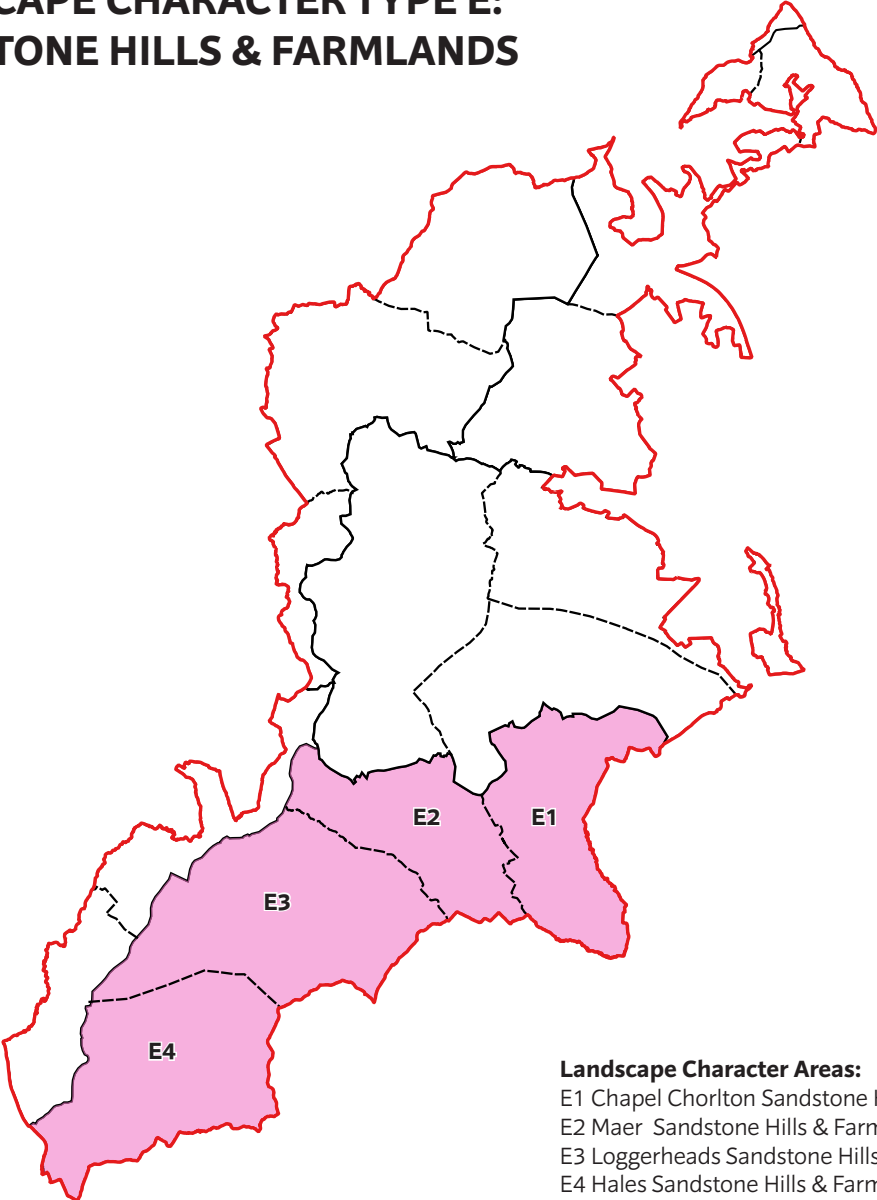

**LANDSCAPE CHARACTER TYPE E:
SANDSTONE HILLS & FARMLANDS**

Landscape Character Areas:
E1 Chapel Chorlton Sandstone Hills & Farmlands
E2 Maer Sandstone Hills & Farmlands
E3 Loggerheads Sandstone Hills & Farmlands
E4 Hales Sandstone Hills & Farmlands