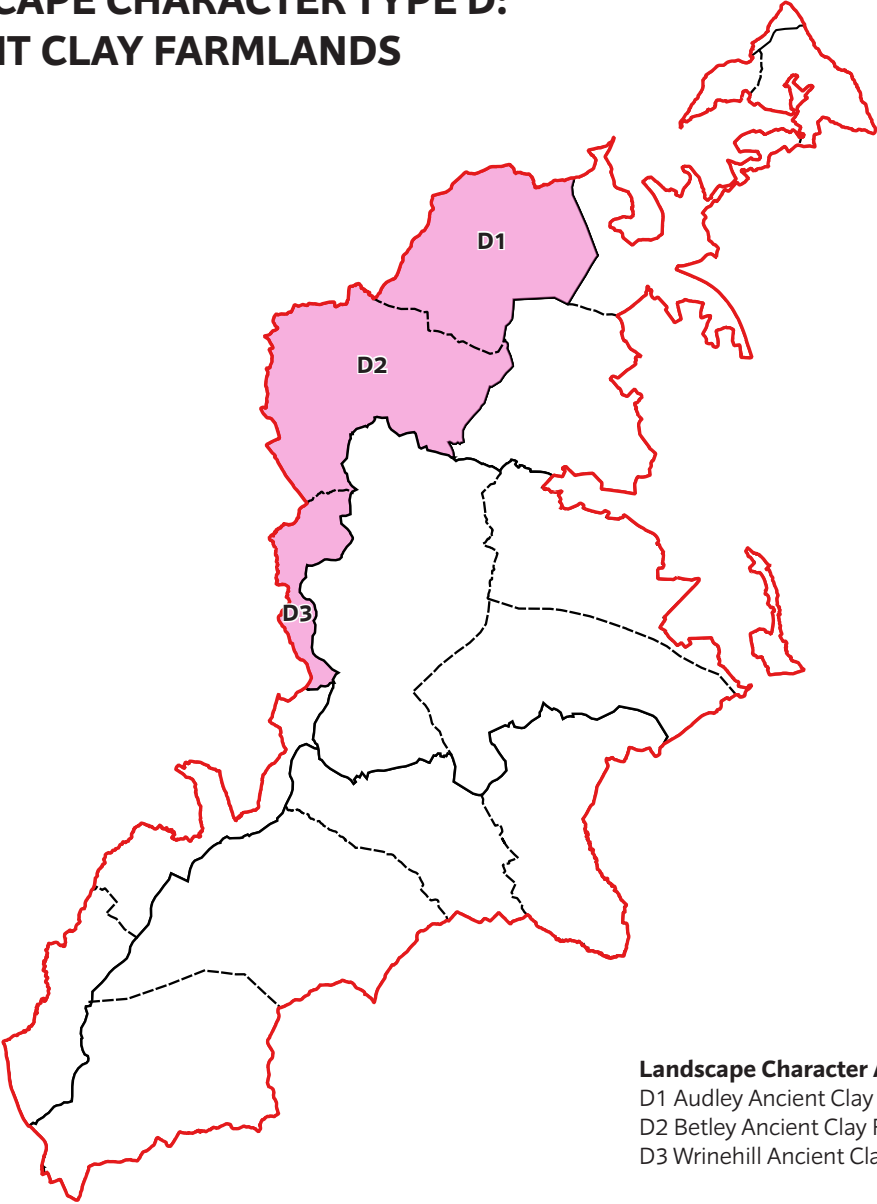

**LANDSCAPE CHARACTER TYPE D:
ANCIENT CLAY FARMLANDS**

Landscape Character Areas:
D1 Audley Ancient Clay Farmlands
D2 Betley Ancient Clay Farmlands
D3 Wrinehill Ancient Clay Farmlands