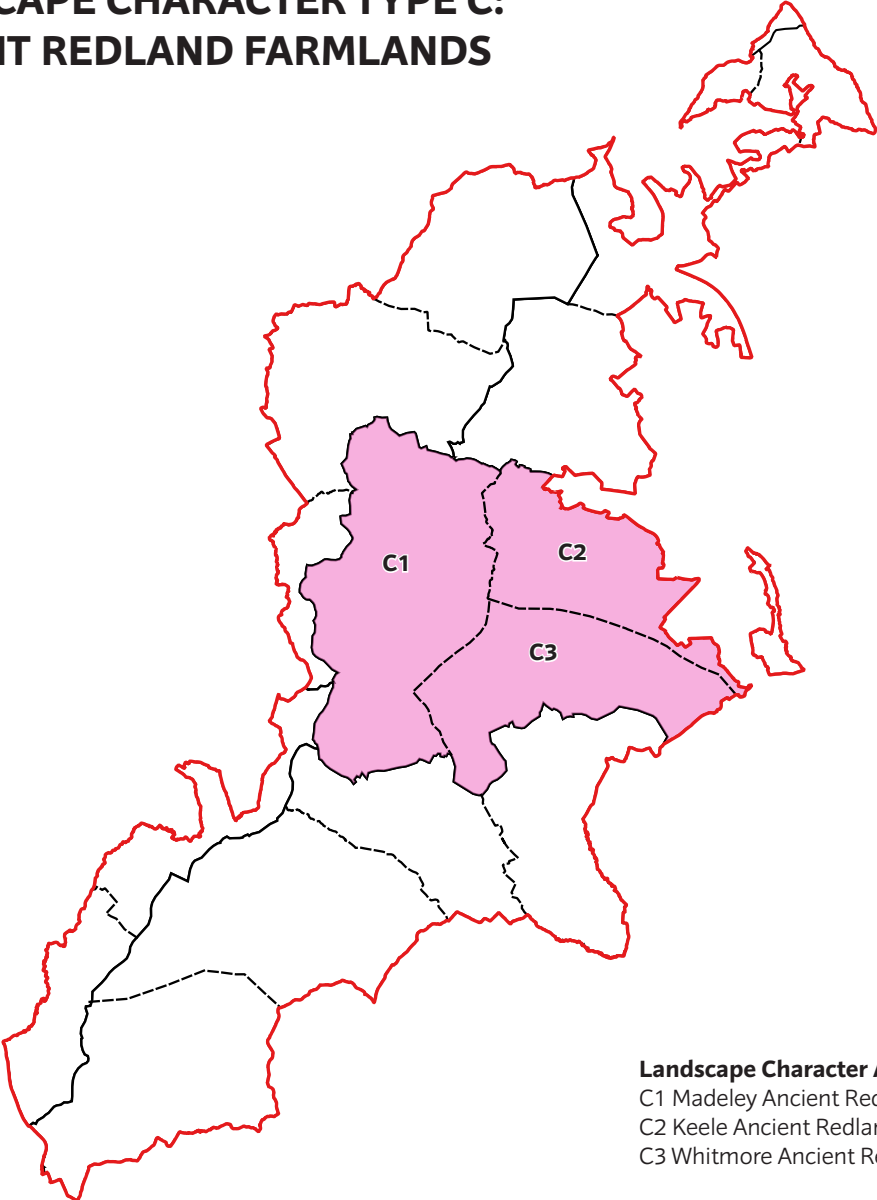

**LANDSCAPE CHARACTER TYPE C:
ANCIENT REDLAND FARMLANDS**

Landscape Character Areas:
C1 Madeley Ancient Redland Farmlands
C2 Keele Ancient Redland Farmlands
C3 Whitmore Ancient Redland Farmlands